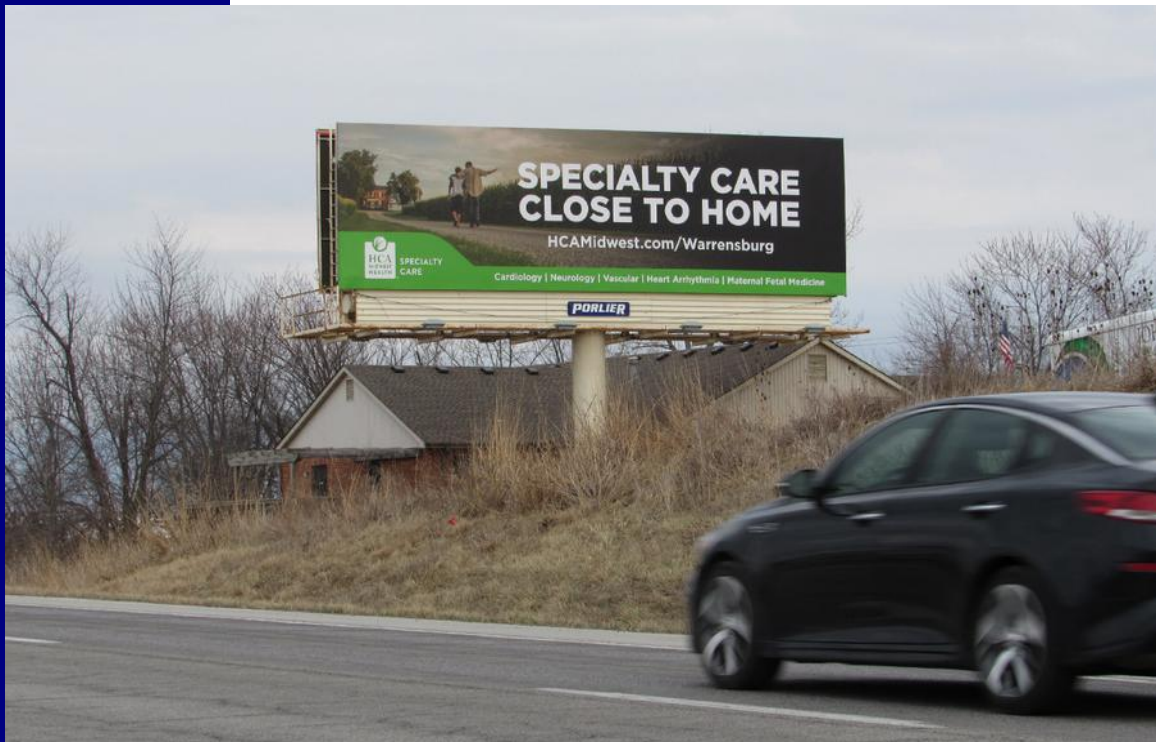

Porlier Outdoor Advertising Company

127 Mulberry Street • Foristell, MO 63348 • p: 636.463.2100 • f: 636.463.2114 • www.porlier.biz

Sign # 212W

Location South side of 50 Hwy, 0.75 mile east of 13 Hwy; eastbound, right hand read

Lat / Long 38.773967 / -93.7179

Daily Traffic Count 16,616

DEC 10,900

Description This display effectively reaches eastbound 50 Hwy motorists. Possessing an extended, uncluttered approach, this sign provides advertisers with excellent visibility and dominant coverage. This location is an ideal means to reach motorists traveling between Kansas City and Lee's Summit, Warrensburg, Lake of the Ozarks, and Sedalia.

Size 14' X 48'

Illumination Dusk to Midnight

Current Advertiser call for current info.

Date Available call for current info.

Monthly Rate call for current info.

Contract Term call for current info.