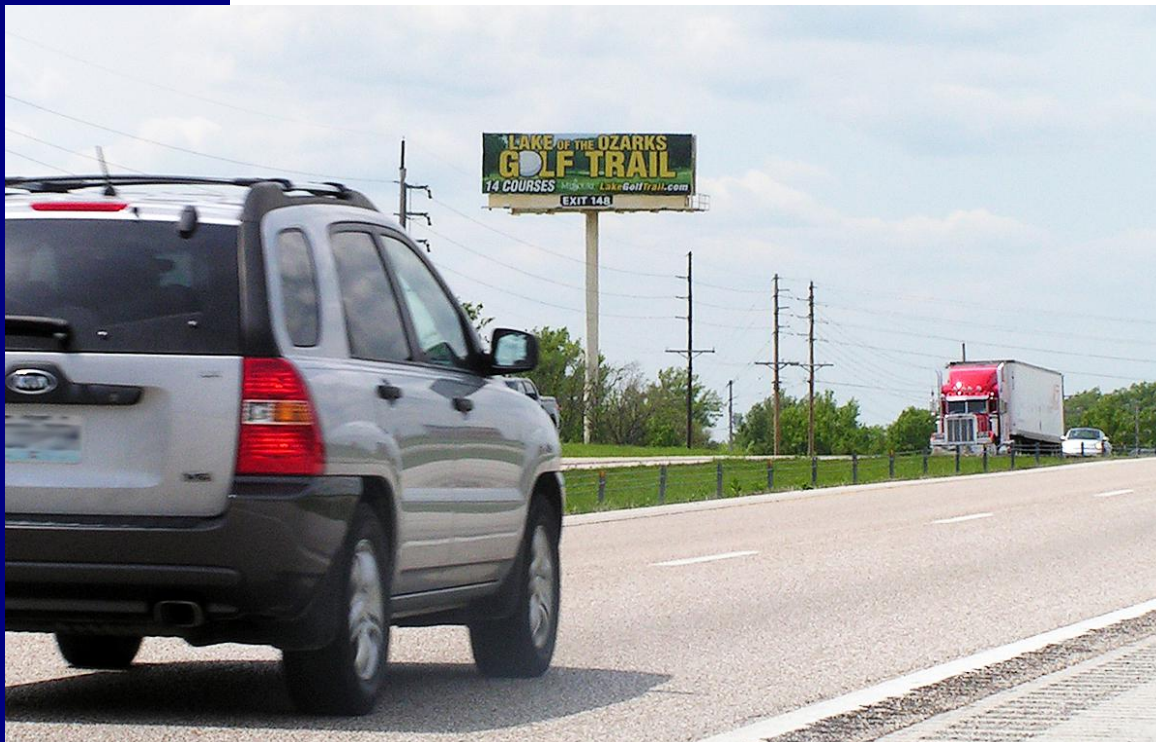

Porlier Outdoor Advertising Company

127 Mulberry Street • Foristell, MO 63348 • p: 636.463.2100 • f: 636.463.2114 • www.porlier.biz

Sign # 127E

Location South side of I-70, just east of the Hwy 19 exit (Hermann/New Florence); westbound, left hand read

Lat / Long 38.896517 / -91.4478

Daily Traffic Count 32,829

DEC 21,536

Description This superior display effectively reaches westbound I-70 motorists. Possessing an extended, uncluttered approach, this sign provides advertisers with excellent visibility and a dominant presence. This location is ideal for reaching motorists traveling between St. Louis and Hermann, Columbia, Lake of the Ozarks, or Kansas City. To the west are Hermann/New Florence, Danville, Williamsburg, Kingdom City, and Columbia.

Size 14' X 48'

Illumination Dusk to Midnight

Current Advertiser call for current info.

Date Available call for current info.

Monthly Rate call for current info.

Contract Term call for current info.