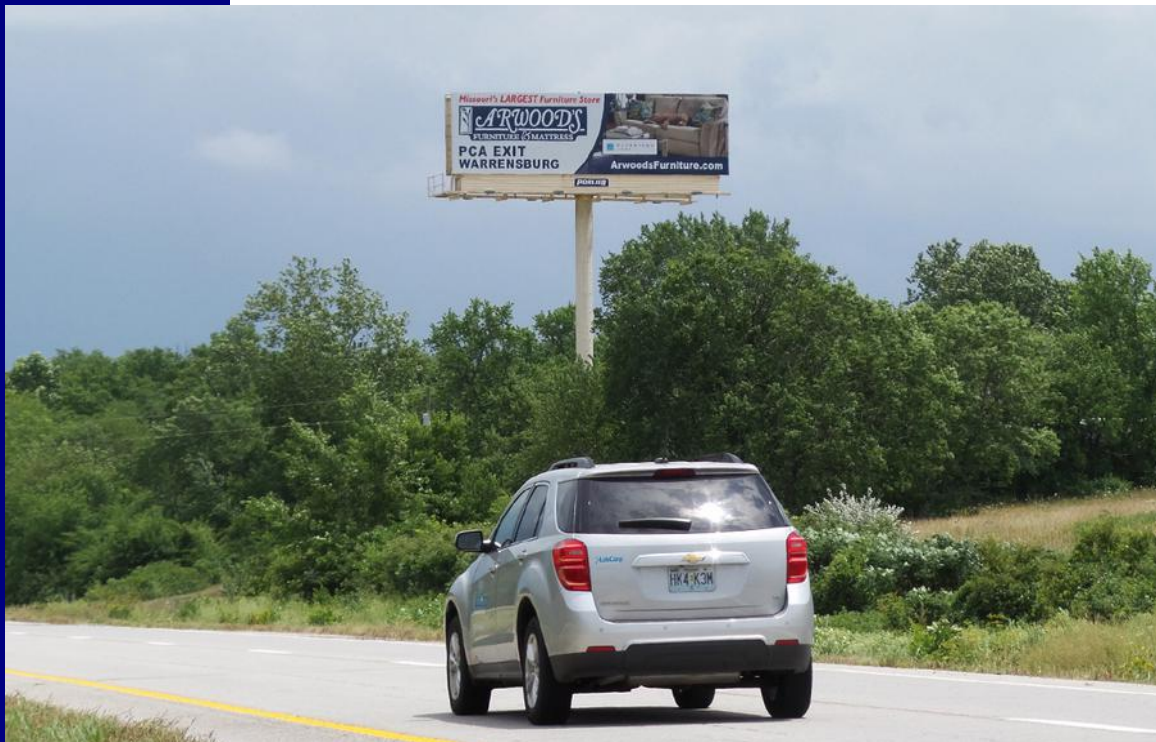

Porlier Outdoor Advertising Company

127 Mulberry Street • Foristell, MO 63348 • p: 636.463.2100 • f: 636.463.2114 • www.porlier.biz

Sign # 184W

Location South side of 50 Hwy, 1.2 miles west of M Hwy; eastbound, right hand read

Lat / Long 38.82735 / -93.92585

Daily Traffic Count 13,609

DEC 8,928

Description One of the tallest and largest signs in the area, this display effectively reaches eastbound 50 Hwy motorists. Possessing an extended, uncluttered approach, this sign provides advertisers with clear visibility and dominant coverage. This location is an excellent means to reach motorists traveling between Kansas City and Warrensburg. Just to the east are M Hwy, 58 Hwy, and Warrensburg.

Size 14' X 48'

Illumination Dusk to Midnight

Current Advertiser call for current info.

Date Available call for current info.

Monthly Rate call for current info.

Contract Term call for current info.