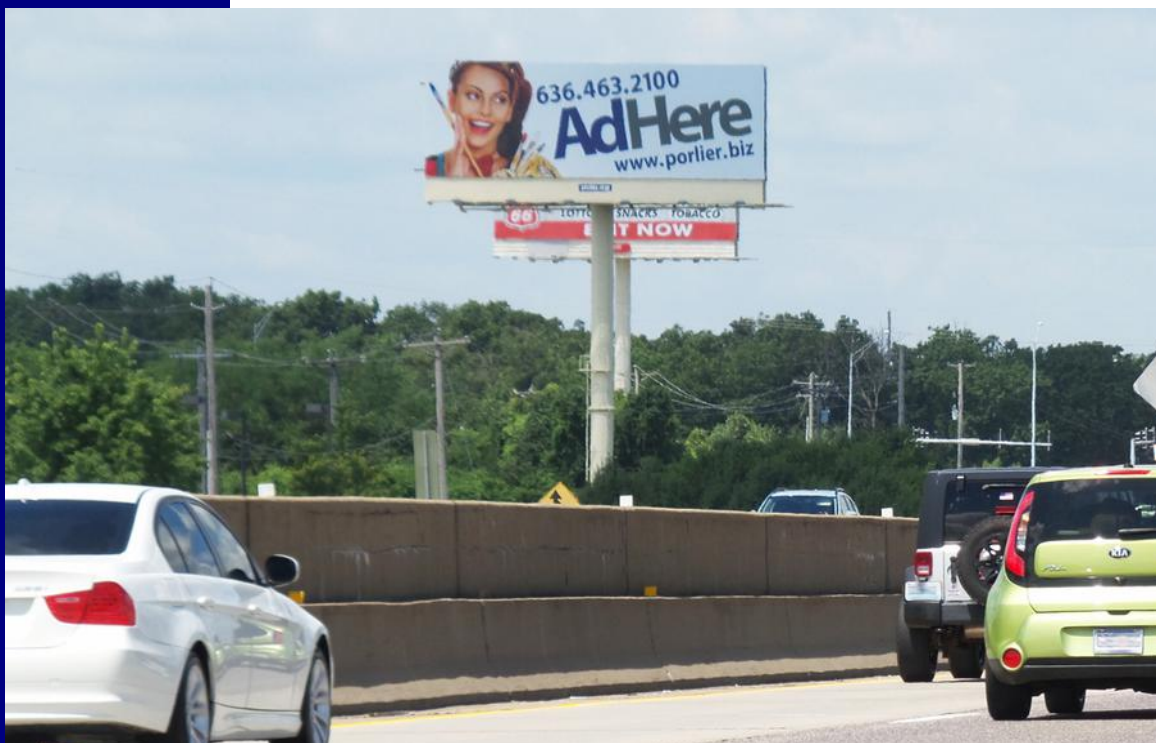

Porlier Outdoor Advertising Company

127 Mulberry Street • Foristell, MO 63348 • p: 636.463.2100 • f: 636.463.2114 • www.porlier.biz

Sign # 265E

Location South side of I-70, 1/10 mile east of Bryan Road (Bryan Road exit); westbound, left hand read

Lat / Long 38.802394 / -90.731378

Daily Traffic Count 120,375

DEC 78,966

Description This display reaches westbound traffic beginning east of the Bryan Road exit. An extended, uncluttered approach provides advertisers with excellent exposure in the highly active and fast growing areas of O'Fallon, Lake St. Louis, and Wentzville. Just to the west are Lake St. Louis, Route A, Hwy 40/61, and Wentzville exits.

Size 20' X 60'

Illumination Dusk to Midnight

Current Advertiser call for current info.

Date Available call for current info.

Monthly Rate call for current info.

Contract Term call for current info.