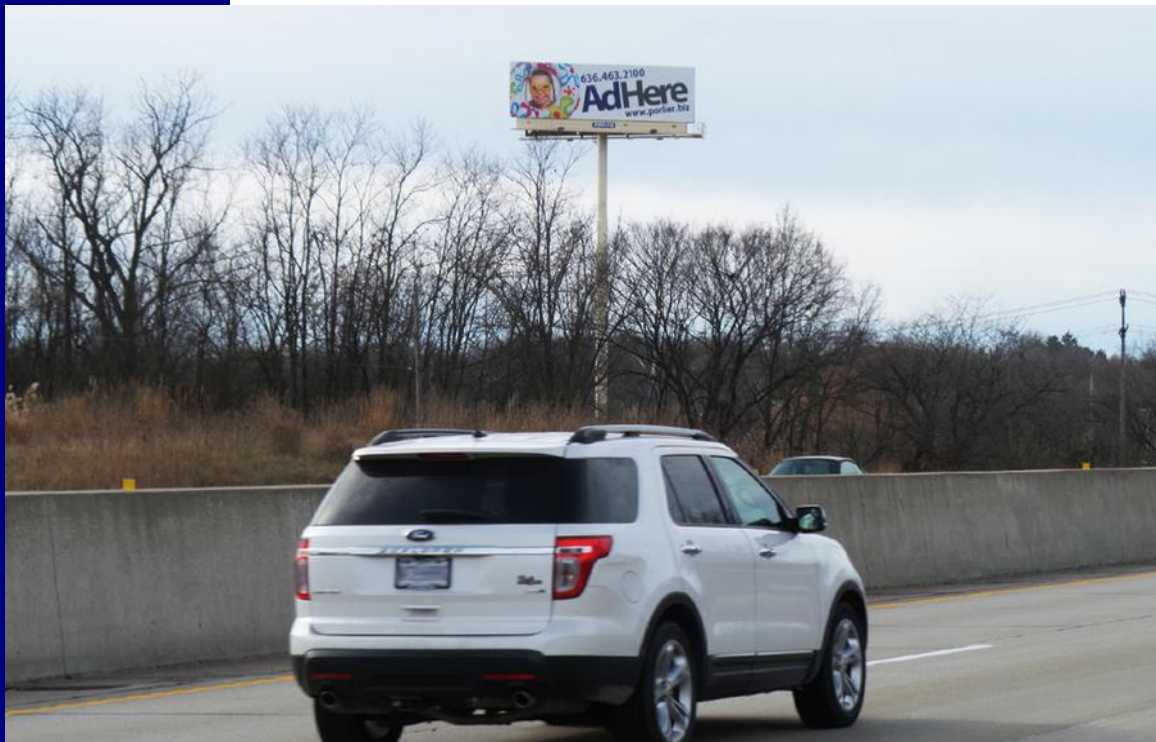

Porlier Outdoor Advertising Company

127 Mulberry Street • Foristell, MO 63348 • p: 636.463.2100 • f: 636.463.2114 • www.porlier.biz

Sign # 260E

Location South side of Interstate 44, 6/10 mile east of Gray Summit exit; westbound, left hand read

Lat / Long 38.485546 / -90.810576

Daily Traffic Count 56,282

DEC 36,921

Description This display effectively reaches westbound I-44 motorists just west of Pacific and Eureka, Missouri. Possessing an extended, uncluttered approach, this sign provides advertisers with clear visibility and dominant coverage. This location is an excellent means to reach both local motorists and interstate traffic traveling between St. Louis and west towards St. Clair, Sullivan and Rolla.