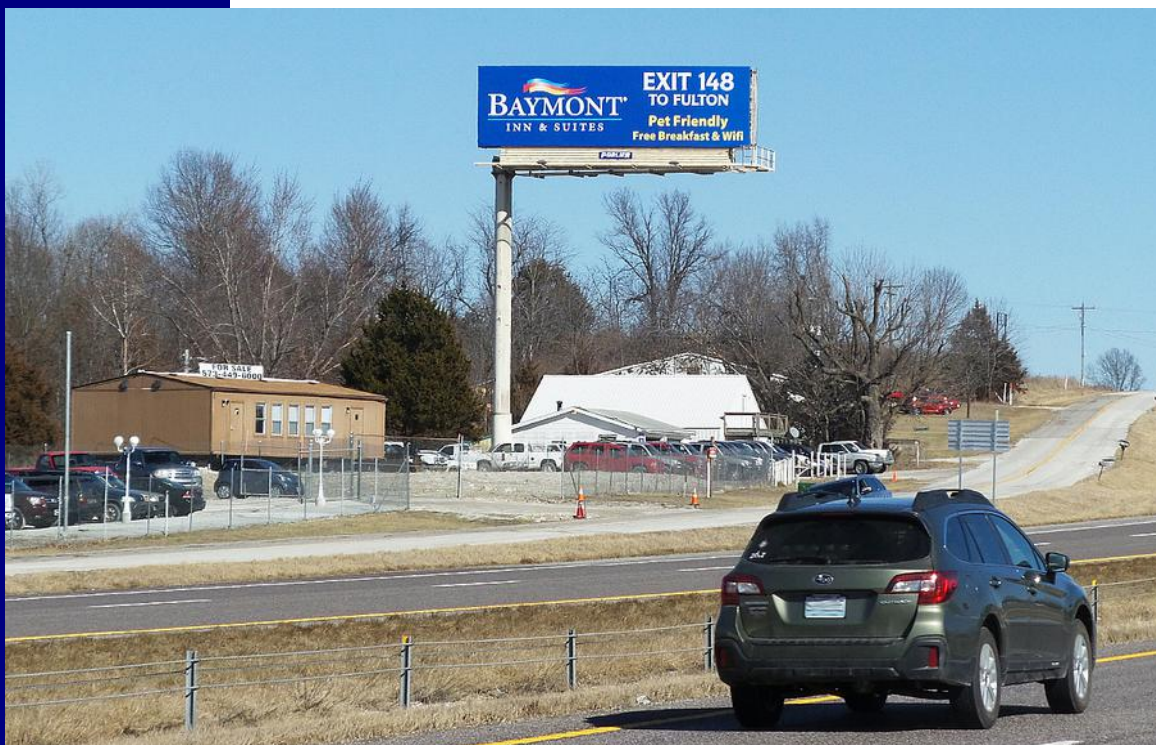

# Porlier Outdoor Advertising Company

127 Mulberry Street • Foristell, MO 63348 • p: 636.463.2100 • f: 636.463.2114 • www.porlier.biz

**Sign # 158W**

**Location** North side of I-70, approximately 1 mile west of Route J (#137); eastbound, left hand read

**Lat / Long** 38.954717 / -92.1446

**Daily Traffic Count** 45,598

**DEC** 29,912

**Description** This outstanding display effectively reaches eastbound I-70 traffic in the Columbia area. Possessing an extended, uncluttered approach, this sign provides advertisers with excellent visibility and dominant coverage of the area. This location is ideal for reaching motorists heading to Lake of the Ozarks, Kingdom City, and St. Louis.

**Size** 14' X 48'

**Illumination** Dusk to Midnight

**Current Advertiser** call for current info.

**Date Available** call for current info.

**Monthly Rate** call for current info.

**Contract Term** call for current info.