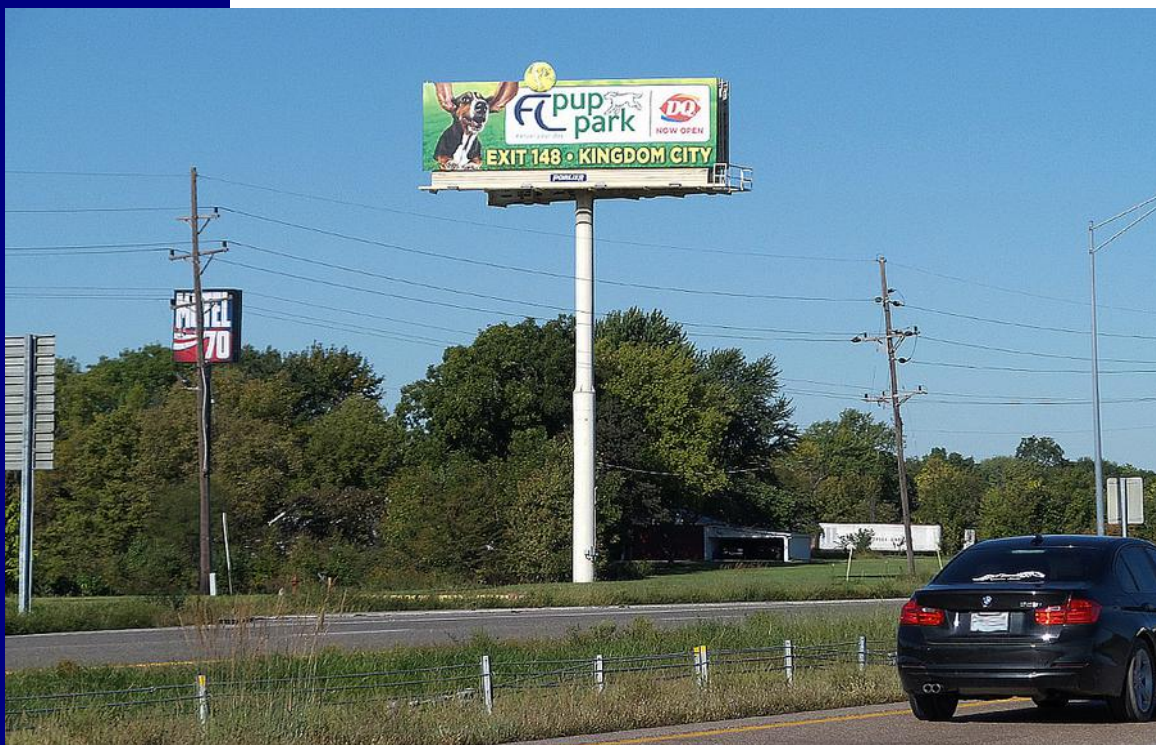

Porlier Outdoor Advertising Company

127 Mulberry Street • Foristell, MO 63348 • p: 636.463.2100 • f: 636.463.2114 • www.porlier.biz

Sign # 139E

Location South side of I-70, 2/10 mile west of High Hill (#179); westbound, left hand read

Lat / Long 38.874583 / -91.377217

Daily Traffic Count 32,829

DEC 21,536

Description This towering display effectively reaches westbound I-70 motorists. Possessing outstanding visibility, this sign provides advertisers with tremendous exposure and a dominant presence. This location is ideal for reaching motorists traveling to Lake of the Ozarks, Columbia, Jefferson City, and Kansas City. Just to the west are the Hermann/New Florence and Danville exits.

Size 14' X 48'

Illumination Dusk to Midnight

Current Advertiser call for current info.

Date Available call for current info.

Monthly Rate call for current info.

Contract Term call for current info.