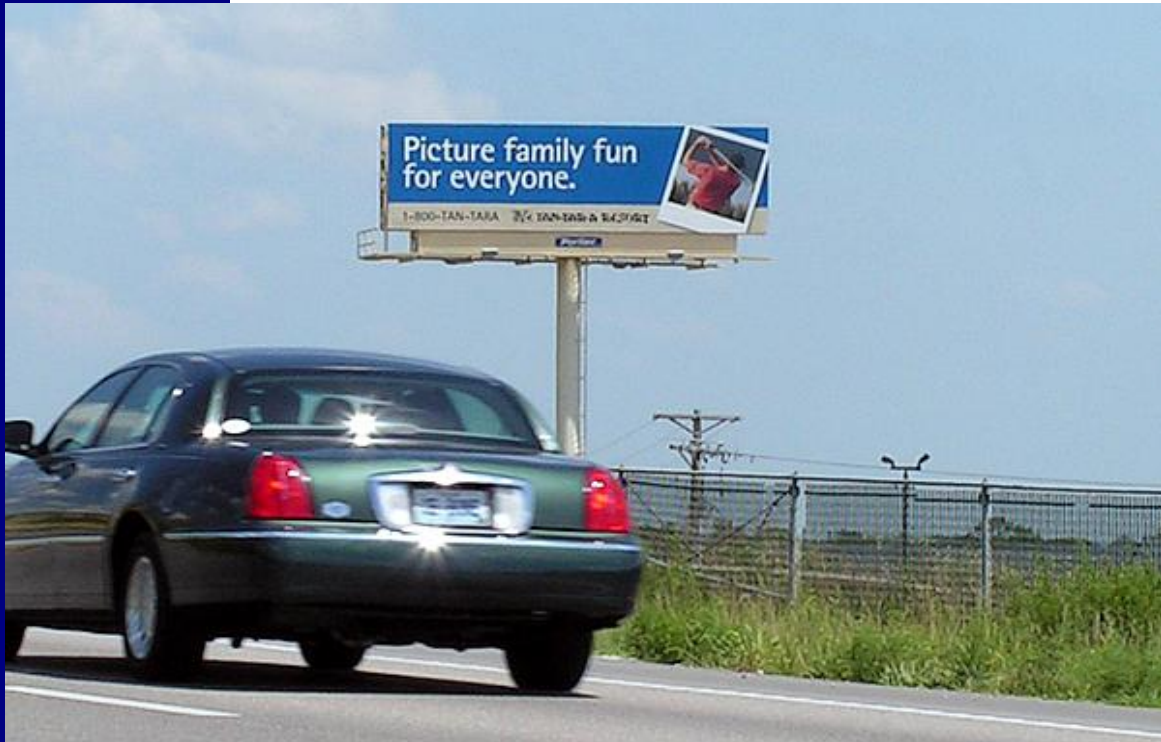

Porlier Outdoor Advertising Company

127 Mulberry Street • Foristell, MO 63348 • p: 636.463.2100 • f: 636.463.2114 • www.porlier.biz

Sign # 147W

Location South side of I-70, 2.7 miles west of Route O & M; eastbound, right hand read

Lat / Long 39.007017 / -93.946317

Daily Traffic Count 28,235

DEC 18,522

Description This display effectively reaches eastbound I-70 traffic in the Odessa area. Possessing excellent visibility, this sign provides advertisers with dominant coverage of the area. To the east are the Higginsville, Concordia, Sweet Springs, and Sedalia exits.

Size 14' X 48'

Illumination Dusk to Midnight

Current Advertiser call for current info.

Date Available call for current info.

Monthly Rate call for current info.

Contract Term call for current info.