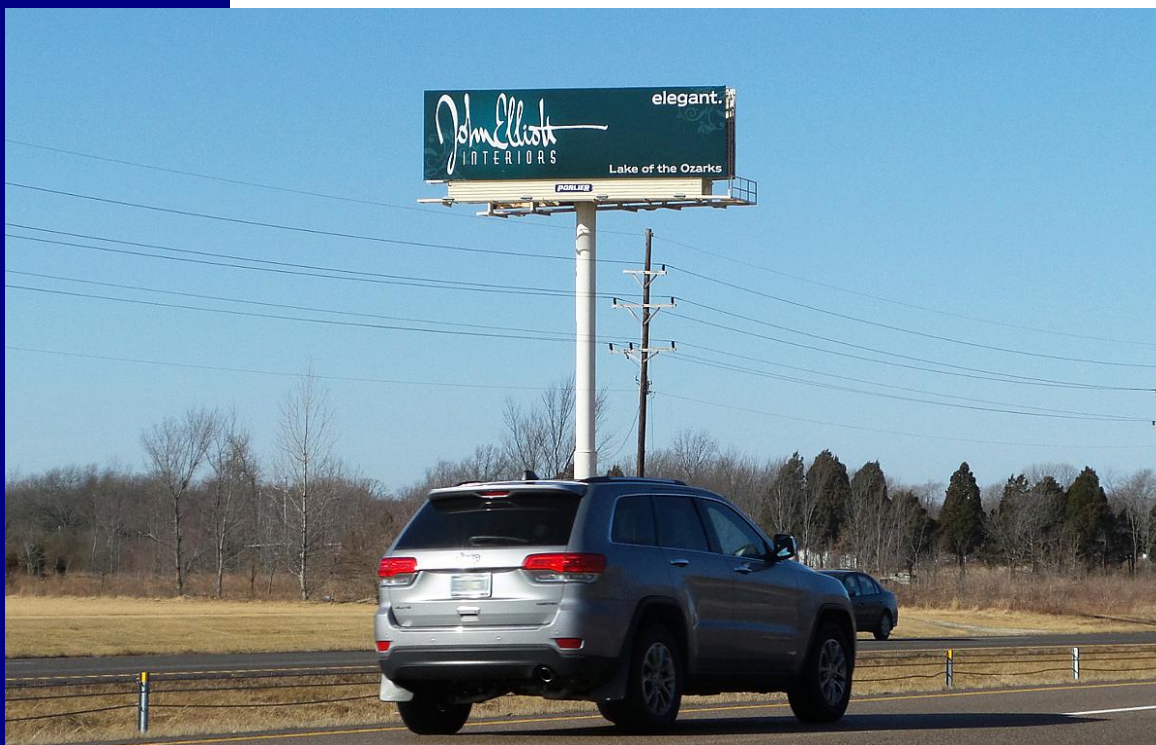

Porlier Outdoor Advertising Company

127 Mulberry Street • Foristell, MO 63348 • p: 636.463.2100 • f: 636.463.2114 • www.porlier.biz

Sign # 146E

Location South side of I-70, 3/10 mile west of High Hill (#179); westbound, left hand read

Lat / Long 38.875417 / -91.379483

Daily Traffic Count 32,829

DEC 21,536

Description This outstanding display effectively reaches westbound I-70 motorists. Possessing excellent visibility, this sign provides advertisers with tremendous exposure and a dominant presence. This is the ideal location for reaching motorists traveling to Lake of the Ozarks, Columbia, Jefferson City, and Kansas City. Just to the west are Hermann/New Florence and Danville.

Size 14' X 48'

Illumination Dusk to Midnight

Current Advertiser call for current info.

Date Available call for current info.

Monthly Rate call for current info.

Contract Term call for current info.