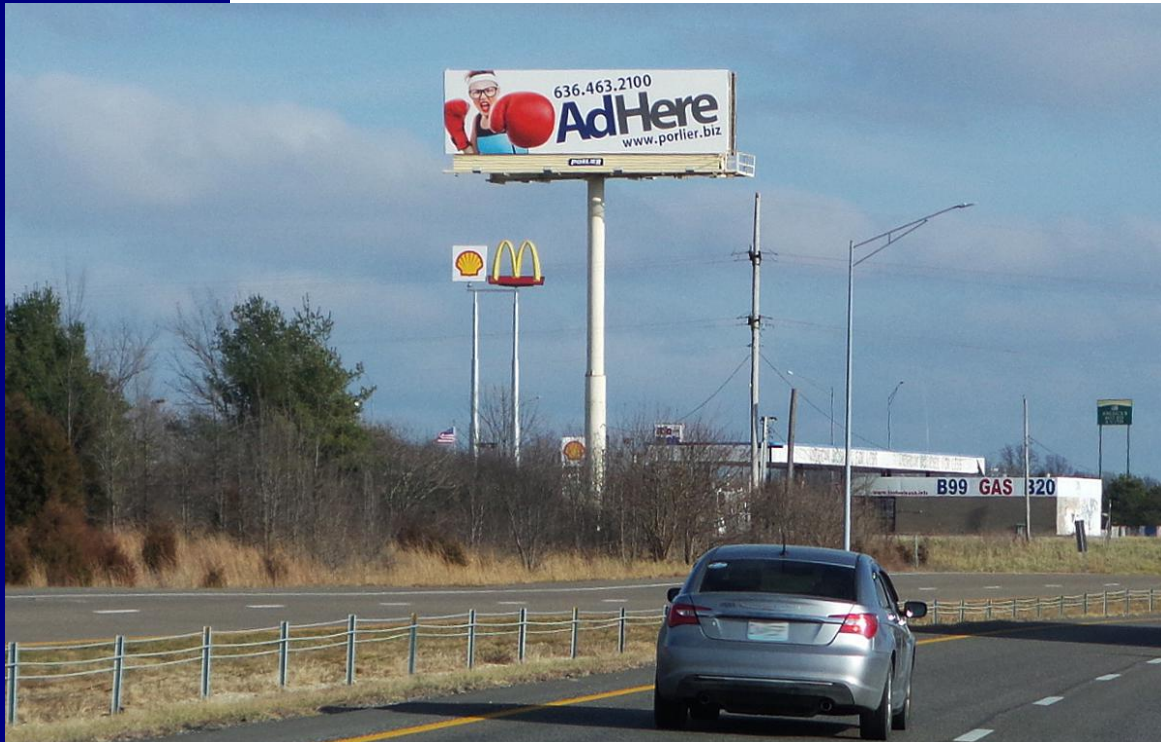

Porlier Outdoor Advertising Company

127 Mulberry Street • Foristell, MO 63348 • p: 636.463.2100 • f: 636.463.2114 • www.porlier.biz

Sign # 141W

Location	North side of I-70, just west of Hwy 19 (#175); eastbound, left hand read
Lat / Long	38.901533 / -91.461583
Daily Traffic Count	35,443
DEC	23,251
Description	This excellent display effectively reaches eastbound I-70 traffic. Possessing an extended, uncluttered approach, this sign provides advertisers with tremendous visibility and a dominant presence. This location is ideal for reaching motorists traveling between St. Louis and Columbia, Lake of the Ozarks, or Kansas City. To the east are the Hermann, High Hill, Jonesburg, and Warrenton exits.
Size	14' X 48'
Illumination	Dusk to Midnight
Current Advertiser	call for current info.
Date Available	call for current info.
Monthly Rate	call for current info.
Contract Term	call for current info.