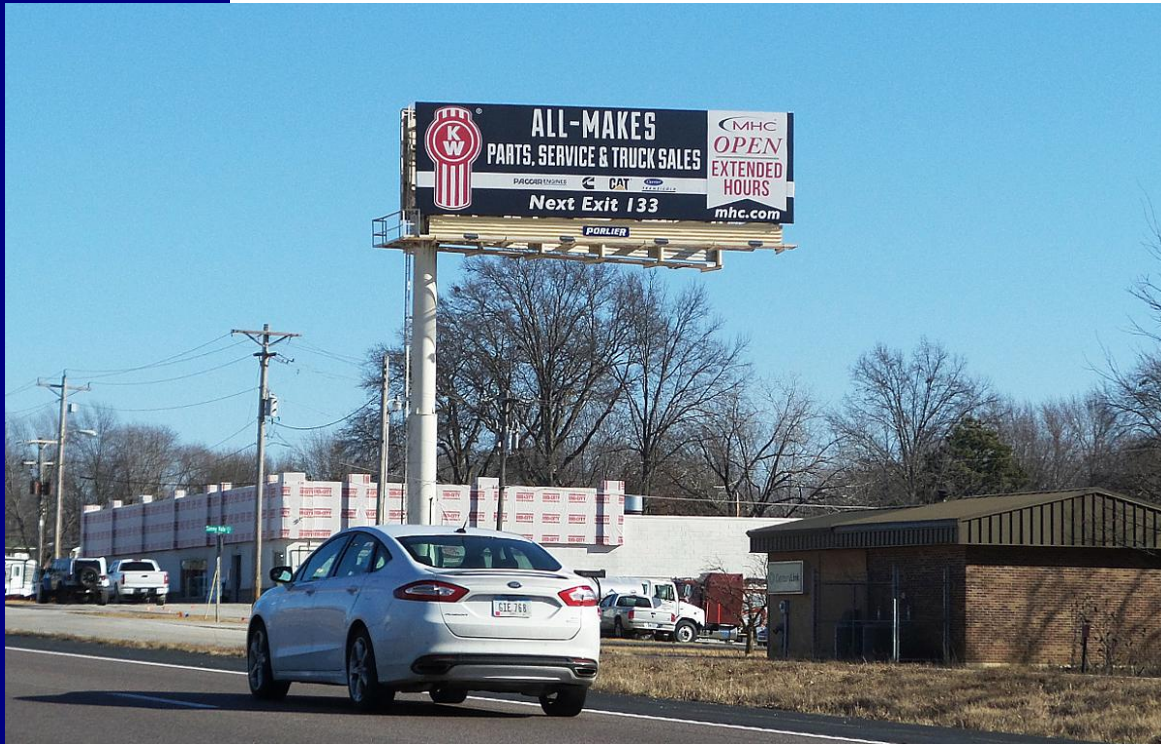

Porlier Outdoor Advertising Company

127 Mulberry Street • Foristell, MO 63348 • p: 636.463.2100 • f: 636.463.2114 • www.porlier.biz

Sign # 122W

Location South side of I-70, 1 mile west of Route Z (#133); eastbound, right hand read

Lat / Long 38.95965 / -92.226933

Daily Traffic Count 45,598

DEC 29,912

Description This outstanding display effectively reaches eastbound I-70 traffic in the Columbia area. This sign provides tremendous exposure to motorists heading to Lake of the Ozarks and students traveling between Columbia and St. Louis. Just to the east are the Millersburg and Kingdom City exits.

Size 14' X 48'

Illumination Dusk to Midnight

Current Advertiser call for current info.

Date Available call for current info.

Monthly Rate call for current info.

Contract Term call for current info.