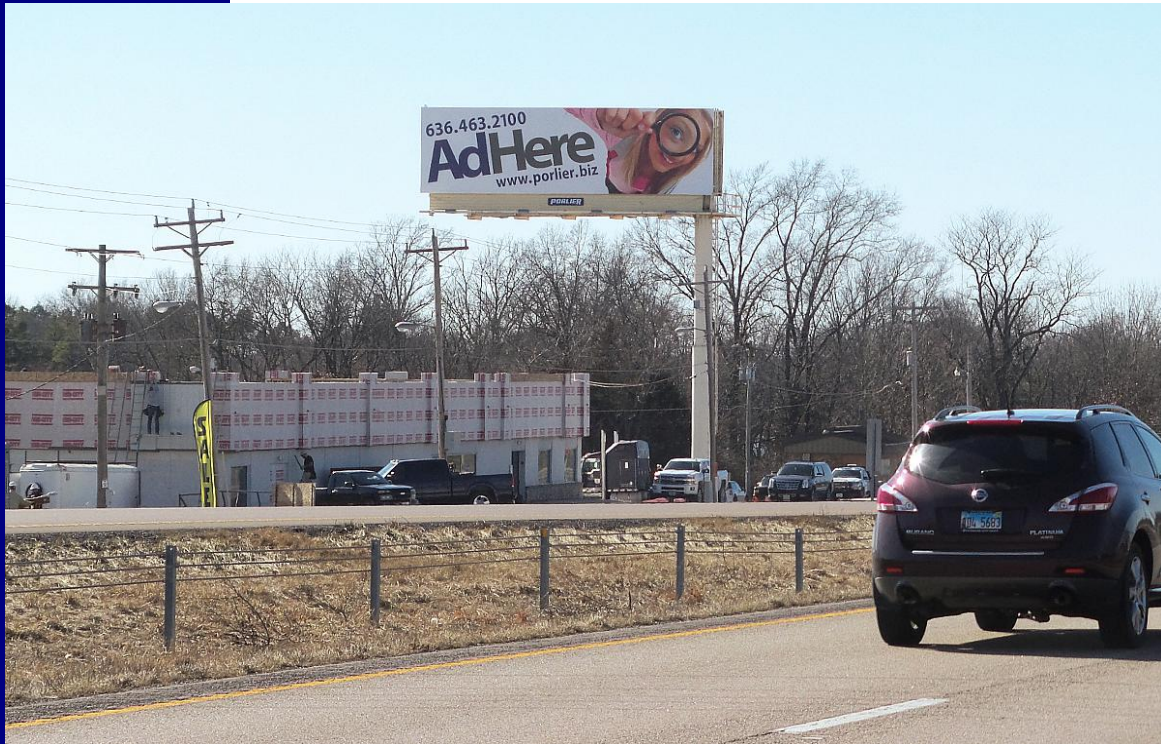

Porlier Outdoor Advertising Company

127 Mulberry Street • Foristell, MO 63348 • p: 636.463.2100 • f: 636.463.2114 • www.porlier.biz

Sign # 122E

Location South side of I-70, 1 mile west of Route Z (#133); westbound, left hand read

Lat / Long 38.95965 / -92.226933

Daily Traffic Count 45,598

DEC 29,912

Description This outstanding display effectively reaches westbound I-70 traffic entering the Columbia area. Possessing an extended, uncluttered approach, this sign provides advertisers with tremendous exposure and a dominant presence. Just to the west are Lake of Woods, Route 63, and 70 Business Loop.

Size 14' X 48'

Illumination Dusk to Midnight

Current Advertiser call for current info.

Date Available call for current info.

Monthly Rate call for current info.

Contract Term call for current info.