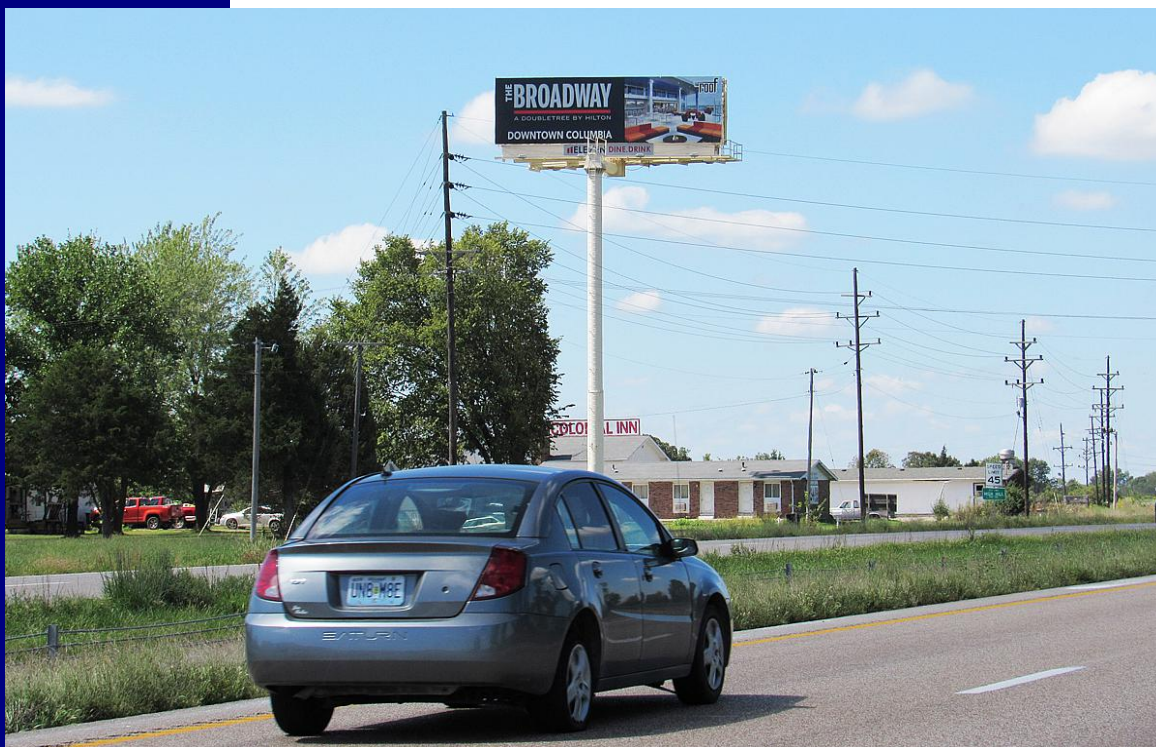

Porlier Outdoor Advertising Company

127 Mulberry Street • Foristell, MO 63348 • p: 636.463.2100 • f: 636.463.2114 • www.porlier.biz

Sign # 119E

Location South side of I-70, 1/4 mile east of the High Hill exit (#179); westbound, left hand read

Lat / Long 38.8715 / -91.368917

Daily Traffic Count 32,829

DEC 21,536

Description This outstanding display effectively reaches westbound I-70 traffic. Possessing an extended, uncluttered approach, this sign provides advertisers with tremendous exposure and a dominant presence. Just to the west are the High Hill and Danville (Hwy 19) exits.

Size 14' X 48'

Illumination Dusk to Midnight

Current Advertiser call for current info.

Date Available call for current info.

Monthly Rate call for current info.

Contract Term call for current info.