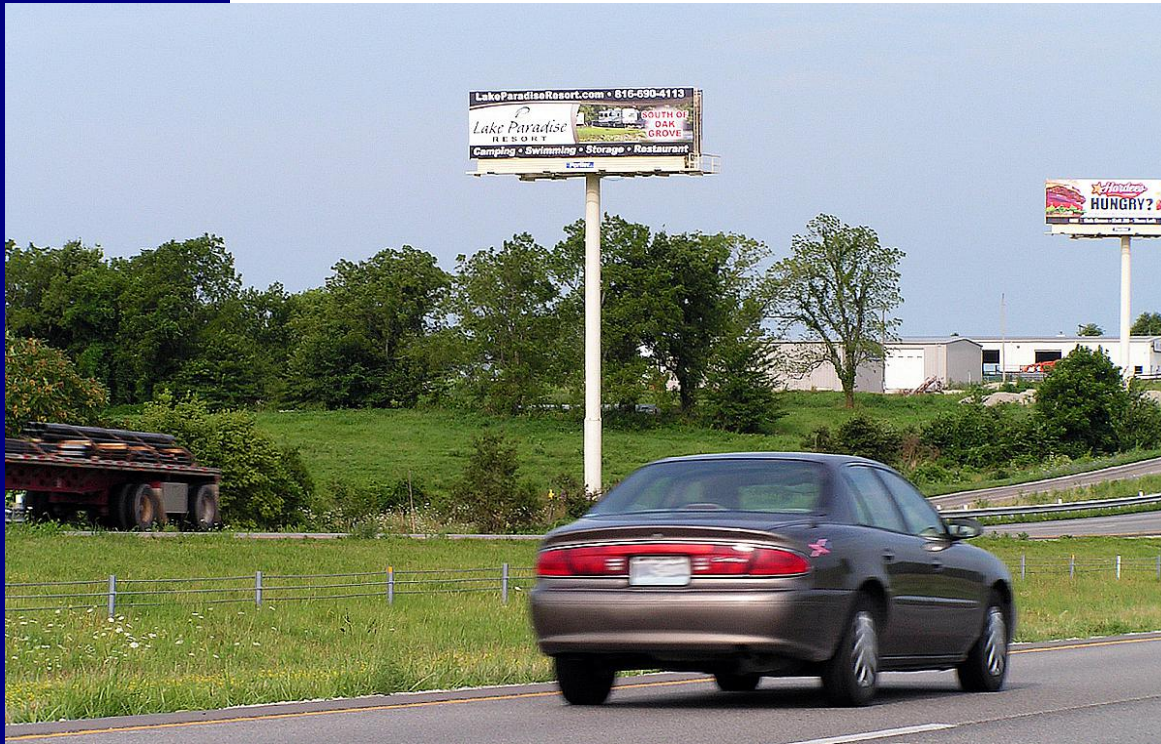

Porlier Outdoor Advertising Company

127 Mulberry Street • Foristell, MO 63348 • p: 636.463.2100 • f: 636.463.2114 • www.porlier.biz

Sign # 111E

Location South side of I-70, 2.55 miles west of the Odessa exit (#37); westbound, left hand read

Lat / Long 39.009033 / -94.012583

Daily Traffic Count 36,247

DEC 23,778

Description This outstanding display effectively reaches westbound I-70 traffic in the Odessa and Bates City area. Possessing an extended, uncluttered approach, this sign provides excellent visibility and a dominant presence. Just to the west are Bates City, Oak Grove, and Blue Springs. This is an ideal location to reach motorists entering the Kansas City area.

Size 14' X 48'

Illumination Dusk to Midnight

Current Advertiser call for current info.

Date Available call for current info.

Monthly Rate call for current info.

Contract Term call for current info.