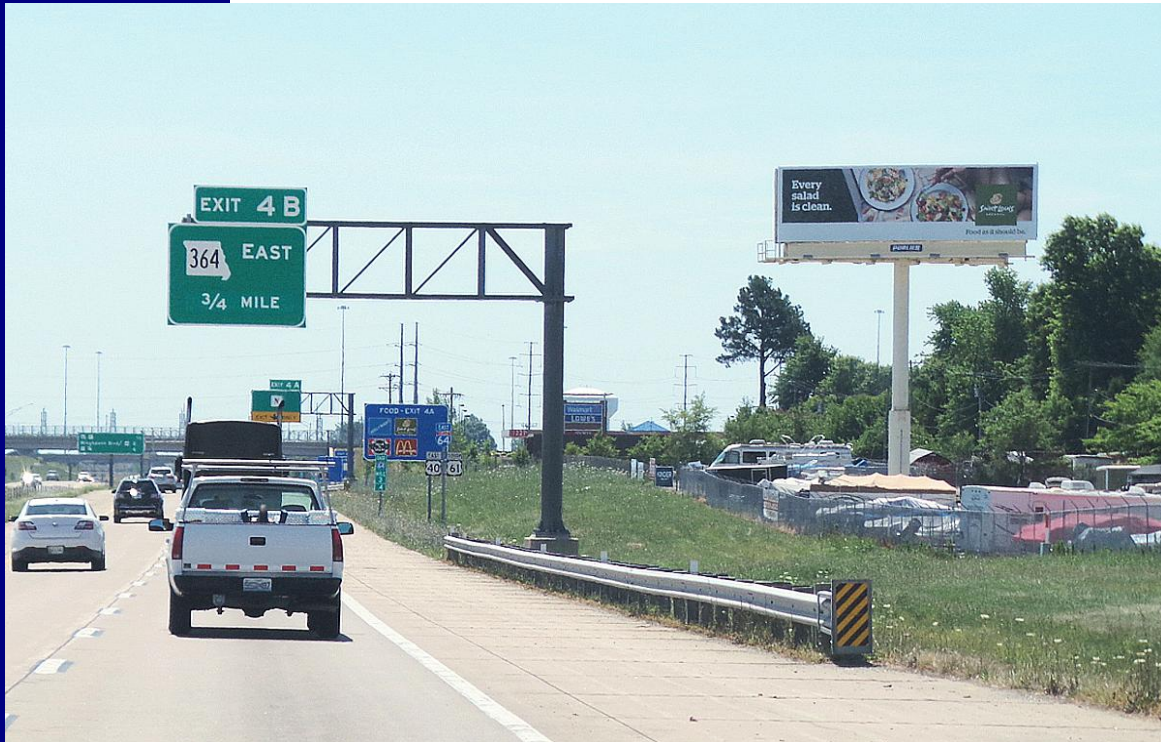

# Porlier Outdoor Advertising Company

127 Mulberry Street • Foristell, MO 63348 • p: 636.463.2100 • f: 636.463.2114 • www.porlier.biz

**Sign # 94W**

**Location** South side of Highway 40 at the Lake St. Louis Blvd. interchange; eastbound, right hand read

**Lat / Long** 38.776767 / -90.788717

**Daily Traffic Count** 59,081

**DEC** 38,757

**Description** Located at the Hwy 40/Lake St. Louis Blvd. interchange, this outstanding display provides advertisers with tremendous exposure and a dominant presence along the Hwy 40 "high tech corridor." Possessing excellent visibility, this sign provides coverage to motorists traveling to Lake St. Louis, O'Fallon, St. Charles, and Chesterfield.