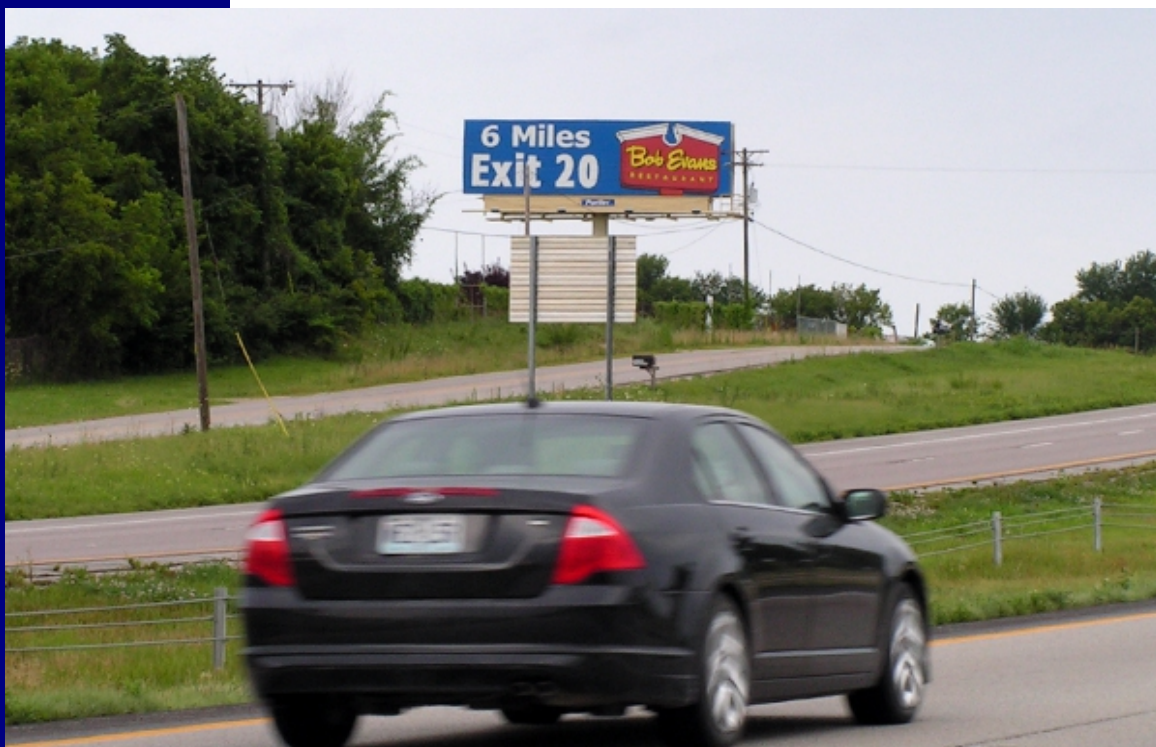

Porlier Outdoor Advertising Company

127 Mulberry Street • Foristell, MO 63348 • p: 636.463.2100 • f: 636.463.2114 • www.porlier.biz

Sign # 142E

Location South side of I-70, approximately 1.5 miles west of the Oak Grove exit; westbound, left hand read

Lat / Long 39.016083 / -94.1519

Daily Traffic Count 63,786

DEC 41,844

Description This tremendous display effectively reaches westbound I-70 motorists in the Oak Grove vicinity. Possessing excellent visibility, this sign provides advertisers with a dominant presence in the market. Just to the west are the Grain Valley, Blue Springs, and Independence exits.