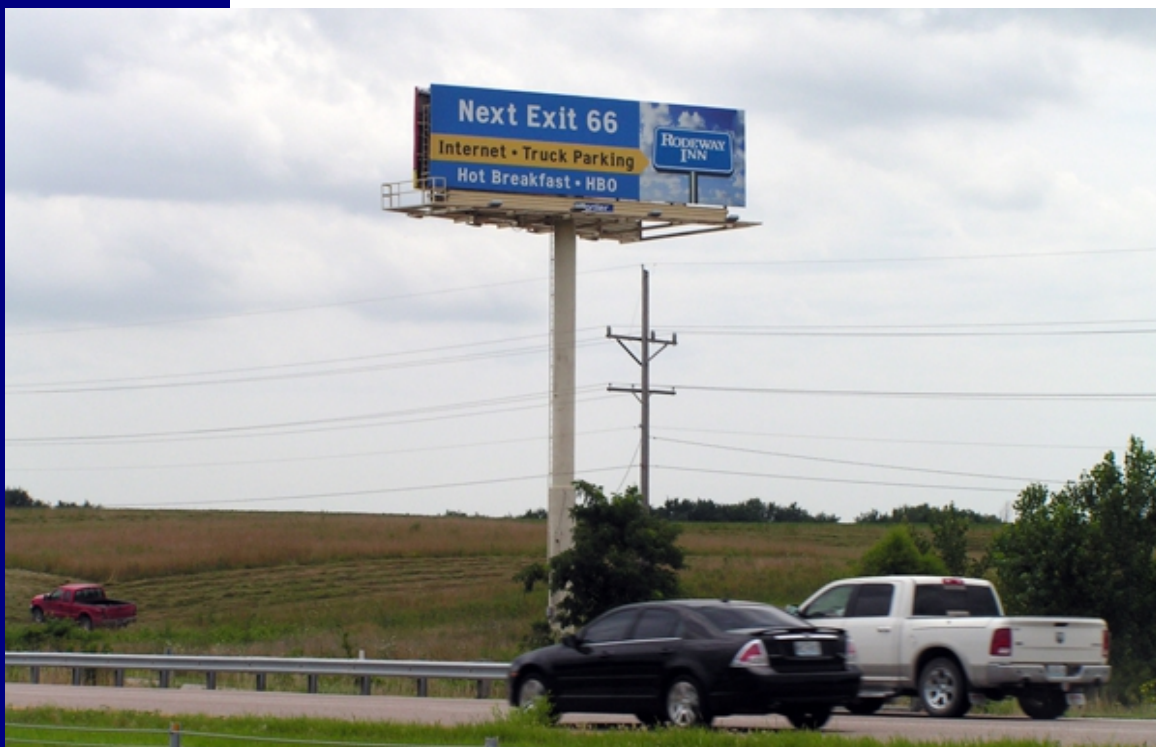

Porlier Outdoor Advertising Company

127 Mulberry Street • Foristell, MO 63348 • p: 636.463.2100 • f: 636.463.2114 • www.porlier.biz

Sign # 148W

Location South side of I-70, 1/4 mile east of the Emma, MO exit; eastbound, right hand read

Lat / Long 38.983183 / -93.489633

Daily Traffic Count 25,678

DEC 16,845

Description This outstanding display effectively reaches eastbound I-70 motorists. Possessing an extended, uncluttered approach, this sign provides advertisers with tremendous exposure and a dominant presence. To the east are the Sweet Springs, Sedalia, Pilot Grove, and Boonville exits.

Size 14' X 48'

Illumination Dusk to Midnight

Current Advertiser call for current info.

Date Available call for current info.

Monthly Rate call for current info.

Contract Term call for current info.